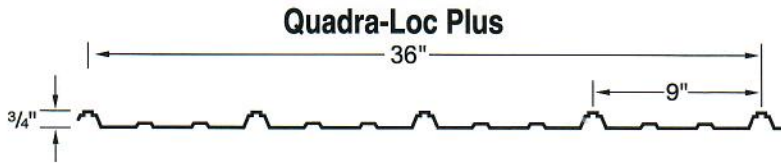

## Powered by WeatherXL™ Technology

All colors available in 29 gauge

Colors marked with \* available in 26 gauge also

Colors marked with \$ available in 20 Year Warranty (29 gauge only)

IR=Initial Solar Reflectivity.  
All colors carry a 40 year limited warranty.  
All Thrifty Colors carry a 20 year limited warranty  
See warranty sheets for warranty criteria.