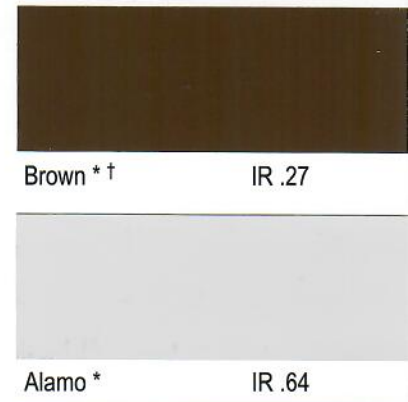

## Powered by WeatherXL™ Technology

All colors available in 29 gauge

Colors marked with \* available in 26 gauge also

Colors marked with \$ available in 20 Year Warranty (29 gauge only)

IR=Initial Solar Reflectivity.  
All colors carry a 40 year limited warranty.  
All Thrifty Colors carry a 20 year limited warranty  
See warranty sheets for warranty criteria.

Please order by color name, not by IR Code.

Paint for all colors is provided by