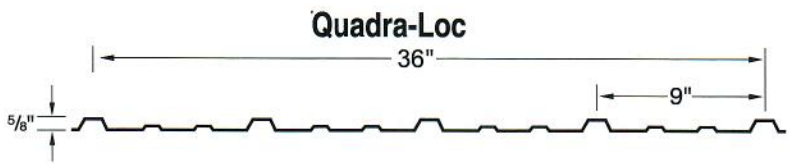

## Powered by WeatherXL™ Technology

All colors available in 29 gauge

Colors marked with \* available in 26 gauge also

Colors marked with \$ available in 20 Year Warranty (29 gauge only)

IR=Initial Solar Reflectivity.  
All colors carry a 40 year limited warranty.  
All Thrifty Colors carry a 20 year limited warranty  
See warranty sheets for warranty criteria.