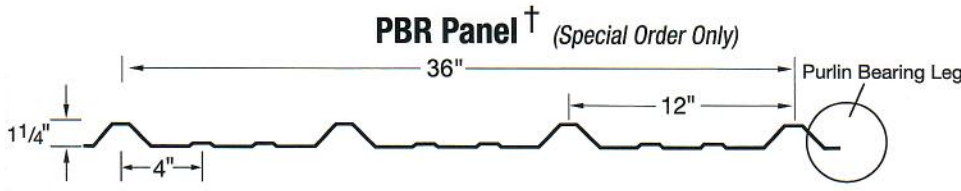

## Powered by WeatherXL™ Technology

All colors available in 29 gauge

Colors marked with \* available in 26 gauge also

Colors marked with \$ available in 20 Year Warranty (29 gauge only)

IR=Initial Solar Reflectivity.  
All colors carry a 40 year limited warranty.  
All Thrifty Colors carry a 20 year limited warranty  
See warranty sheets for warranty criteria.